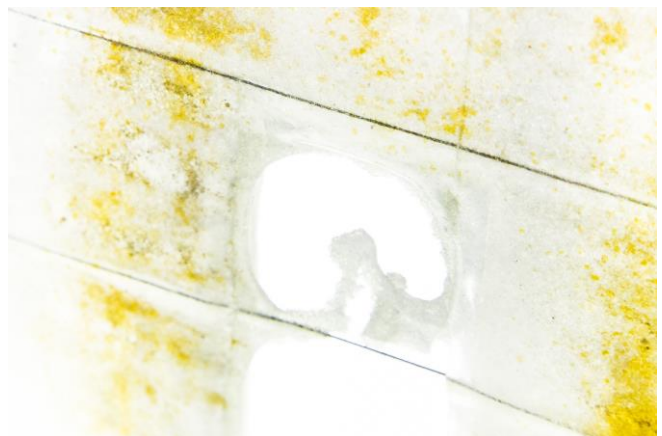

November-tower

58x15 cm

Gefused glas, metaal