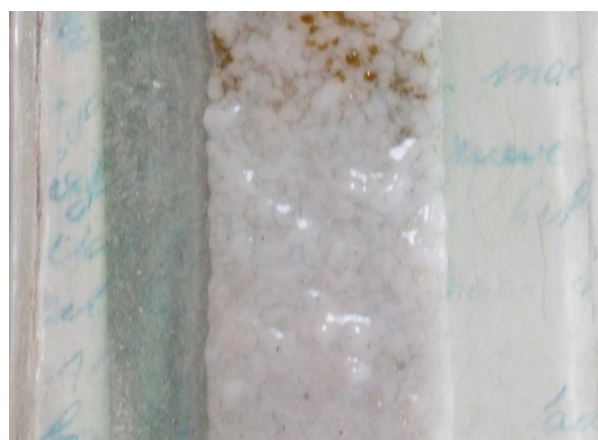

Beyond-Tower I

52 x 10 cm

Gefused glas, collage